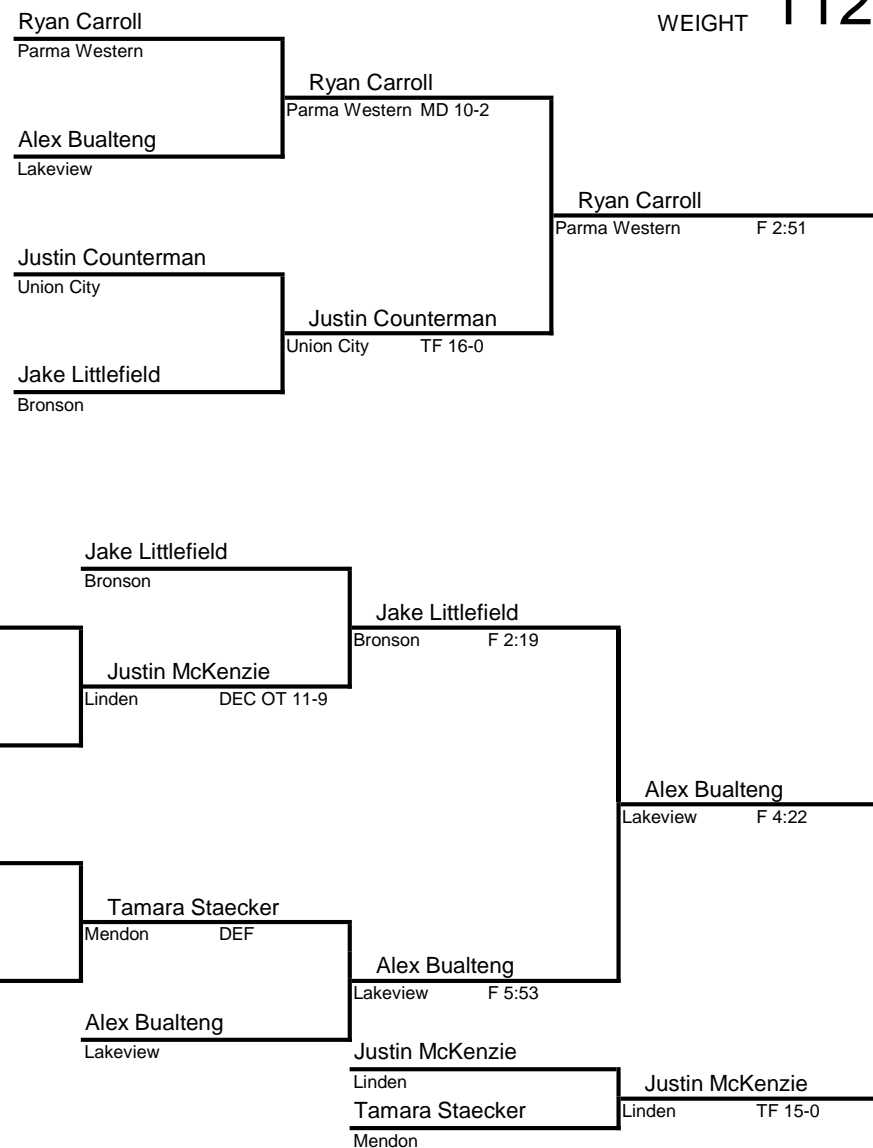

Bill Evans Memorial Invitational

WEIGHT **112**

POOL A		RD 1	W I N	L O S S	RD 2	W I N	L O S S	RD 3	W I N	L O S S
		1	SCORE		32	SCORE		65	SCORE	
1	Ryan Carroll PW	2	F	:30	BYE	BYE		3	F	1:45
2	Tony Etchinson BCC	1	L		3	L		BYE	BYE	
3	Alan Kulikowski MIL	BYE	BYE		2	F	5:01	1	L	
POOL B		RD 1	W I N	L O S S	RD 2	W I N	L O S S	RD 3	W I N	L O S S
		2	SCORE		33	SCORE		66	SCORE	
4	Justin McKenzie LIN	BYE	BYE		5	F	:29	6	L	
5	Ryan Pinkster XMEN	6	L		4	L		BYE	BYE	
6	Alex Bualteng LAK	5	F	:12	BYE	BYE		4	F	:49
POOL C		RD 1	W I N	L O S S	RD 2	W I N	L O S S	RD 3	W I N	L O S S
		3	SCORE		34	SCORE		67	SCORE	
7	Justin Counterman UC	8	F	:30	BYE	BYE		9	F	5:20
8	Donovan Hayes MAR	7	L		9	L		BYE	BYE	
9	Wilson Blake LAKB	BYE	BYE		8	F	:27	7	L	
POOL D		RD 1	W I N	L O S S	RD 2	W I N	L O S S	RD 3	W I N	L O S S
		X	SCORE		X	SCORE		68	SCORE	
10	Tamara Staecker MEN	BYE	BYE		11	VOID		12	L	
11	Void	12	L		10	L		BYE	BYE	
12	Jake Littlefield BRO	11	VOID		BYE	BYE		10	TF	16-0