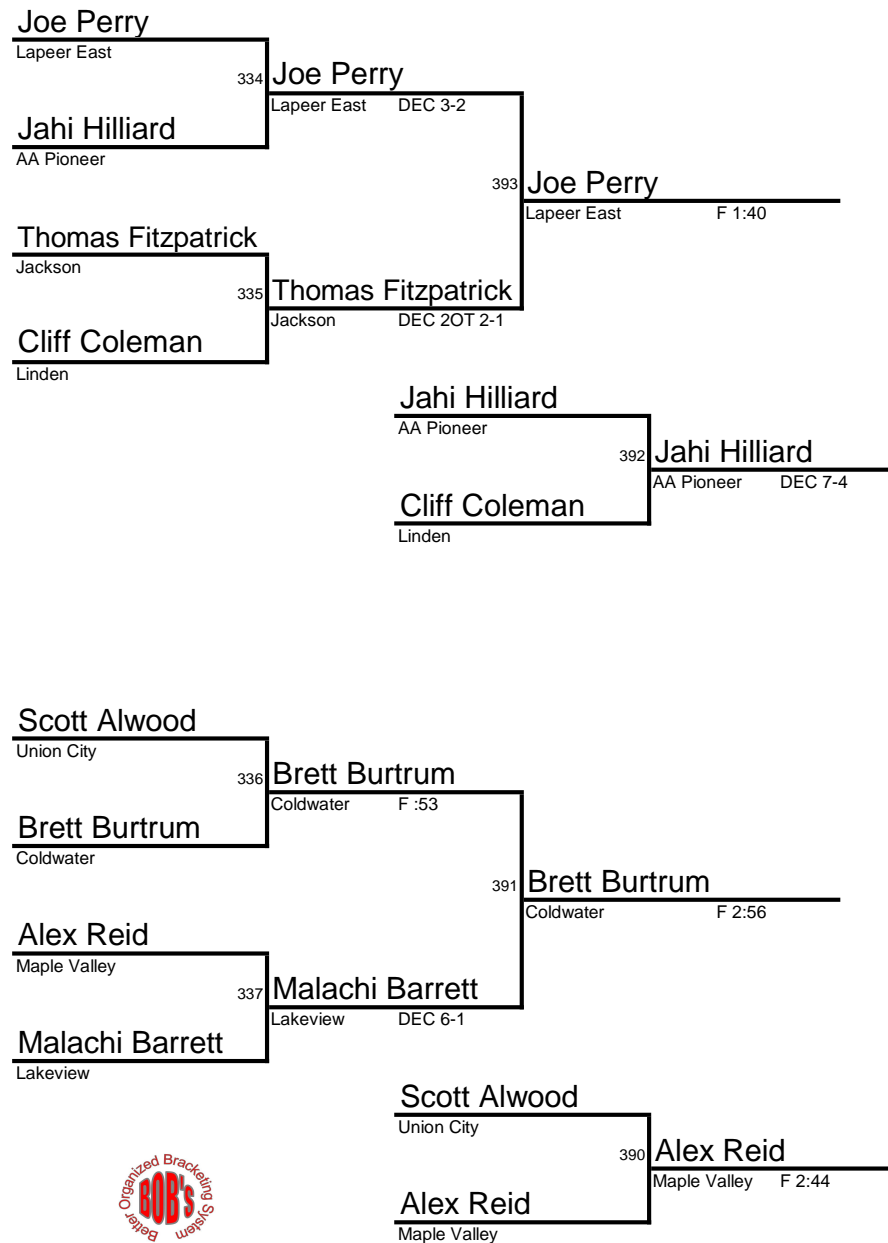

Bill Evans Memorial Invitational

WEIGHT **215**

POOL A			RD 1	W I N	L O S S	RD 2	W I N	L O S S	RD 3	W I N	L O S S
1	Joe Perry	LAP	2	F	:59	3	F	1:36	4	F	:48
2	Matt Bell	xJAC	1	L		4	L		3	DEC	9-3
3	Michael Burrell	LN	4	L		1	L		2	L	
4	Scott Alwood	UC	3	F	:30	2	F	2:42	1	L	
POOL B			RD 1	W I N	L O S S	RD 2	W I N	L O S S	RD 3	W I N	L O S S
5	Tyler Satkowiak	xLIN	6	L		7	F	1:26	8	L	
6	Brett Burtrum	COL	5	F	1:36	8	L		7	F	1:24
7	Josh Goodman	MEN	8	L		5	L		6	L	
8	Jahi Hilliard	AAP	7	F	:57	6	F	1:11	5	MD	10-0
POOL C			RD 1	W I N	L O S S	RD 2	W I N	L O S S	RD 3	W I N	L O S S
9	Alex Reid	MV	10	F	1:53	11	VOID		12	L	
10	Cole Winters	LAKB	9	L		12	L		11	VOID	
11	Void		12	L		9	L		10	L	
12	Thomas Fitzpatrick	JAC	11	VOID		10	F	2:35	9	DEC	2 OT 3-1
POOL D			RD 1	W I N	L O S S	RD 2	W I N	L O S S	RD 3	W I N	L O S S
13	Jordan Jimenez	BRO	14	L		15	L		16	L	
14	Dylan Wachowicz	MIL	13	F	5:59	16	L		15	L	
15	Malachi Barrett	LAK	16	L		13	DEC	2-0	14	DEC	7-0
16	Cliff Coleman	LIN	15	DEC	11-9	14	DEC	7-1	13	F	3:21