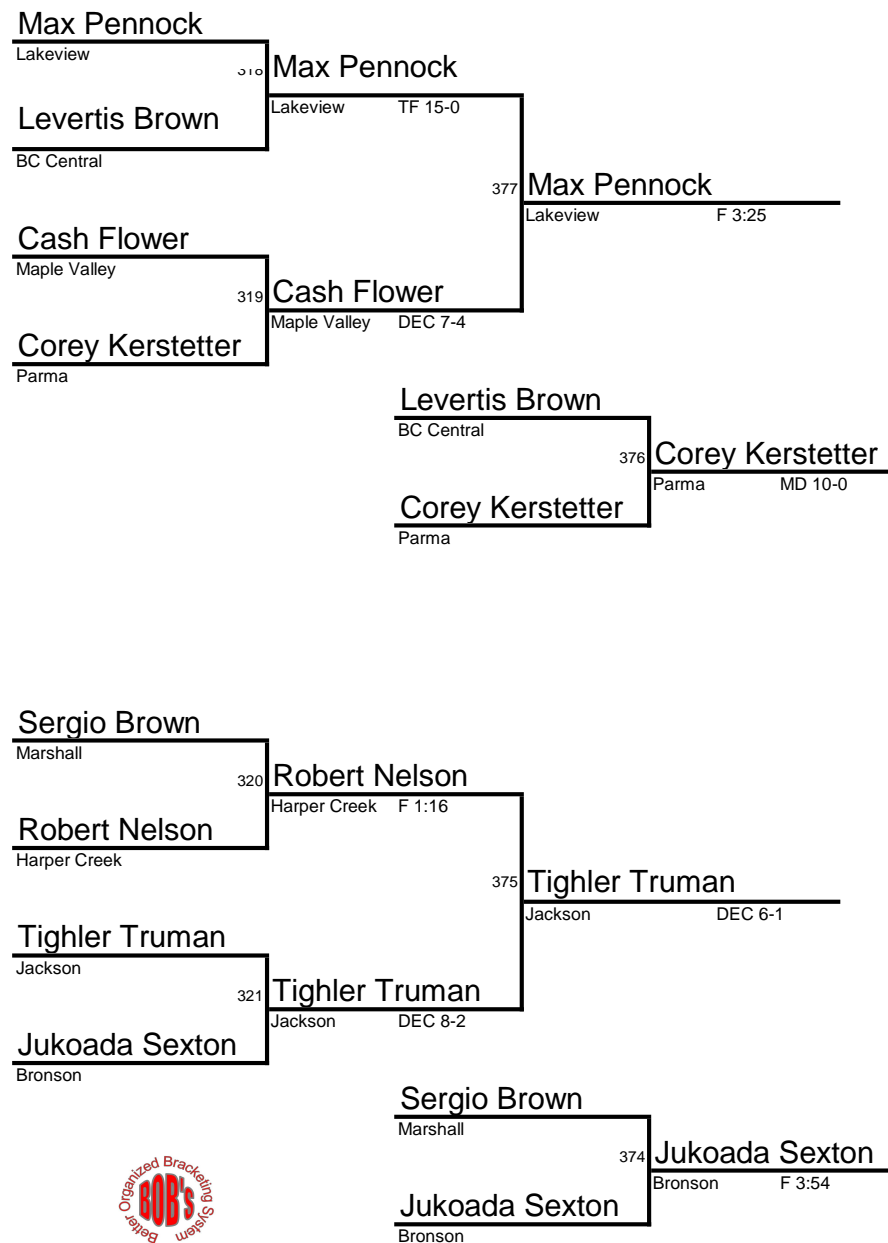

Bill Evans Memorial Invitational

WEIGHT **152**

POOL A			RD 1	W I N	L O S S	RD 2	W I N	L O S S	RD 3	W I N	L O S S
1	Max Pennock	LAK	2		1:49	3		3:10	4		1:45
2	Larry Vitale	AAP	1			4		:47	3		
3	Sergio Brown	MAR	4	F	1:37	1	L		2	F	4:53
4	Jacob Wieas	UC	3	L		2	L		1	L	
POOL B			RD 1	W I N	L O S S	RD 2	W I N	L O S S	RD 3	W I N	L O S S
			SCORE			SCORE			SCORE		
5	Levertis Brown	BCC	6		DEC OT6-2	7	F	1:30	8	DEC	10-8
6	Ethan Miller	COL	5	L		8	L		7	DEF	
7	Travis Mersino	LAP	8	L		5	L		6	L	
8	Robert Nelson	HC	7	F	1:58	6	F	2:20	5	L	
POOL C			RD 1	W I N	L O S S	RD 2	W I N	L O S S	RD 3	W I N	L O S S
			SCORE			SCORE			SCORE		
9	Cash Flower	MV	10	F	1:32	11	F	1:52	12	F	:36
10	Alex Scully	MIL	9	L		12	L		11	DEC	7-5
11	Josh Baker	LAKB	12	L		9	L		10	L	
12	Tighler Truman	JAC	11	F	2:55	10	F	1:22	9	L	
POOL D			RD 1	W I N	L O S S	RD 2	W I N	L O S S	RD 3	W I N	L O S S
			SCORE			SCORE			SCORE		
13	Jukoada Sexton	BRO	14	MD	12-1	15	F	3:35	16	L	
14	Matt Tulip	LIN	13	L		16	L		15	F	1:44
15	Jesse Samson	MEN	16	L		13	L		14	L	
16	Corey Kerstetter	PAR	15			14		1:32	13	DEF