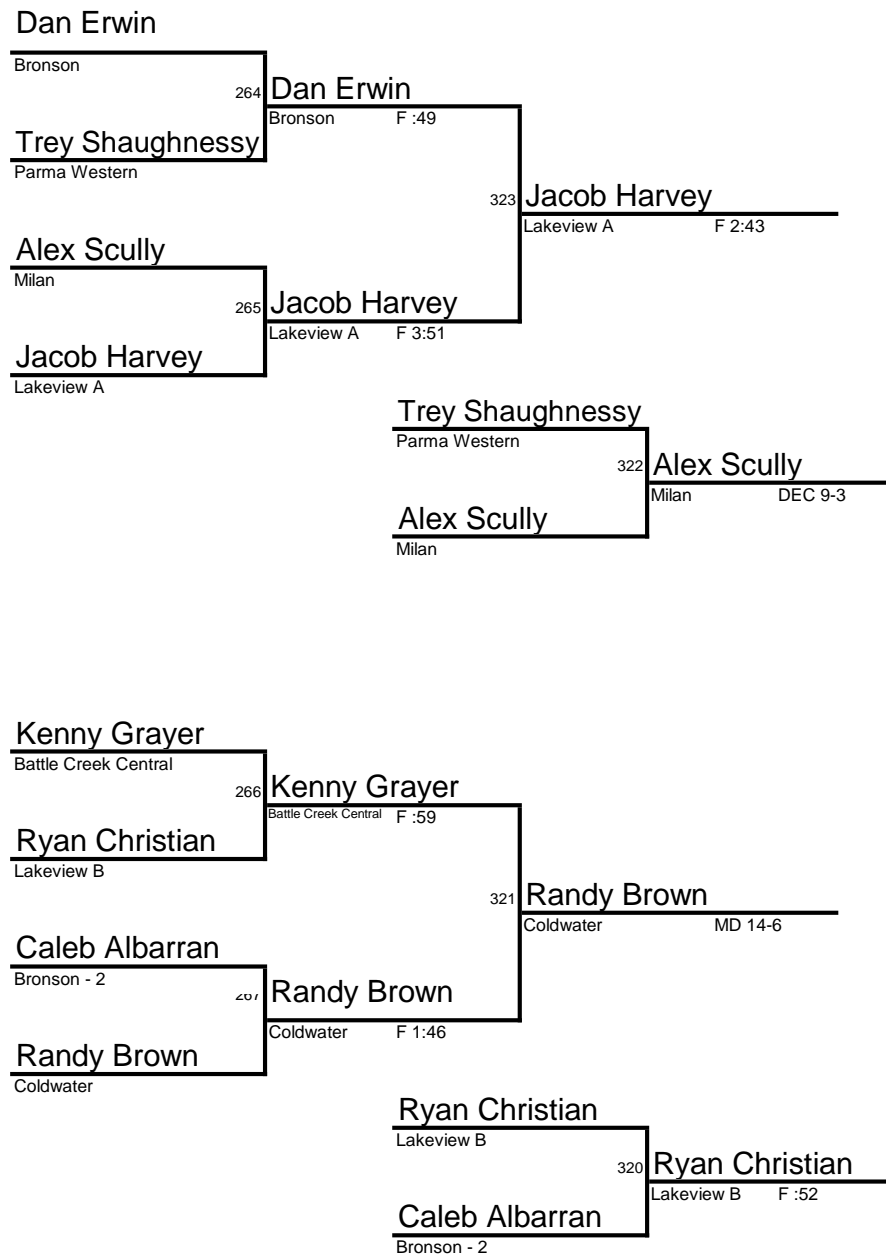

Bill Evans Memorial Invitational

WEIGHT **160**

POOL A		RD 1	W I N	L O S S	RD 2	W I N	L O S S	RD 3	W I N	L O S S
1	Dan Erwin	BRO	2	VOID	3	F 1:15	4	F :27		
2	Void		1	L	4	L	3	L		
3	Kenny Grayer	BCC	4	F 3:42	1	L	2	VOID		
4	Turner Shaw	HC	3	L	2	VOID	1	L		
POOL B		RD 1	W I N	L O S S	RD 2	W I N	L O S S	RD 3	W I N	L O S S
5	Trey Shaughnessy	PAR	6	VOID	7	VOID	8	F 1:24		
6	Void		5	L	8	L	7	VOID		
7	Void		8	L	5	L	6	L		
8	Ryan Christian	LAKB	7	VOID	6	VOID	5	L		
POOL C		RD 1	W I N	L O S S	RD 2	W I N	L O S S	RD 3	W I N	L O S S
9	Alex Scully	MIL	10	VOID	11	VOID	12	F :30		
10	Void		9	L	12	L	11	L		
11	Void	MEN	12	L	9	L	10	VOID		
12	Caleb Albarran	xBRO	11	VOID	10	VOID	9	L		
POOL D		RD 1	W I N	L O S S	RD 2	W I N	L O S S	RD 3	W I N	L O S S
13	Randy Brown	COL	14	VOID	15	VOID	16	L		
14	Void		13	L	16	L	15	VOID		
15	Void		16	L	13	L	14	L		
16	Jacob Harvey	LAK	15	VOID	14	VOID	13	MD 9-1