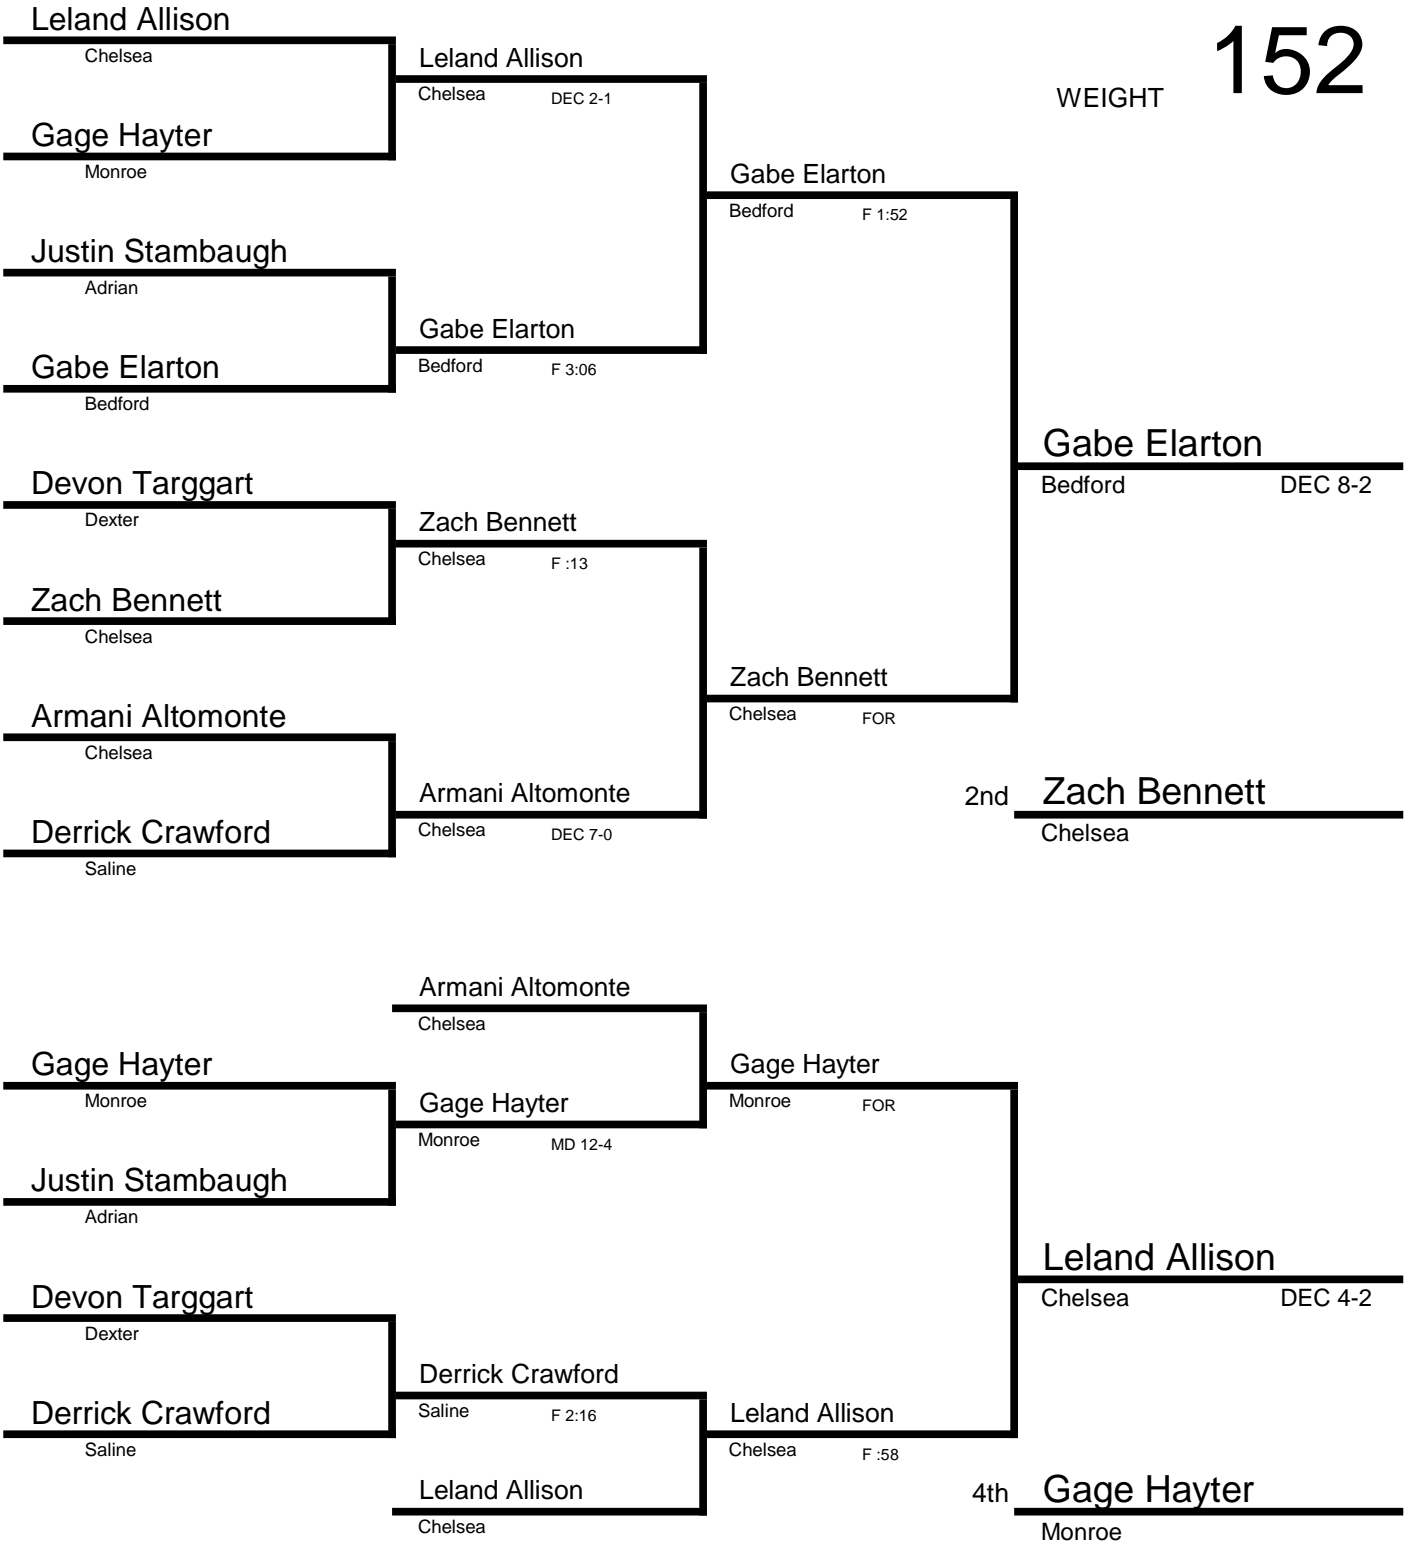

SEC JV League Tournament

February 1, 2013

Weight Class

145

SEC JV Tournament

152

WEIGHT

SEC JV Tournament