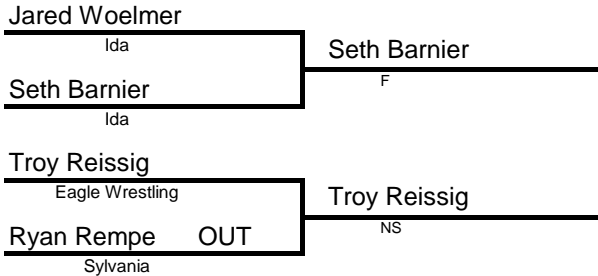

PLACEMENT

FIRST	Alex Vasquez Sylvania
SECOND	Drake Raymond Eagle Wrestling
THIRD	Kyle Swafford Eagle Wrestling
FOURTH	Joe Bomia OUT Eagle Wrestling

Mason Eagles

13-14

WEIGHT

D

ROUND 1

R
O
U
N
D

ROUND 2

R
O
B
I
N

ROUND 3

PLACEMENT

- FIRST Seth Barnier
Ida
- SECOND Troy Reissig
Eagle Wrestling
- THIRD Jared Woelmer
Ida
- FOURTH Ryan Rempe OUT
Sylvania

Mason Eagles

13-14

WEIGHT