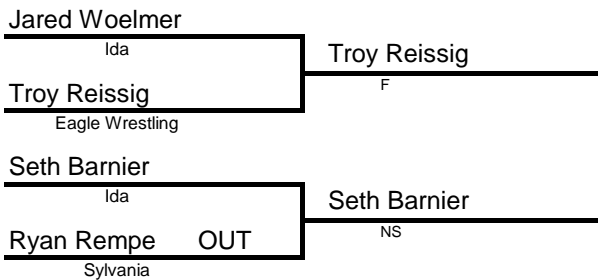

ROUND 2

Alex Vasquez Sylvania	Alex Vasquez
Kyle Swafford Eagle Wrestling	TF
Drake Raymond Eagle Wrestling	Drake Raymond
Joe Bomia OUT Eagle Wrestling	NS

R
O
B
I
N

ROUND 3

Alex Vasquez Sylvania	Alex Vasquez
Joe Bomia OUT Eagle Wrestling	NS
Drake Raymond Eagle Wrestling	Drake Raymond
Kyle Swafford Eagle Wrestling	TF

PLACEMENT

FIRST	Alex Vasquez Sylvania
SECOND	Drake Raymond Eagle Wrestling
THIRD	Kyle Swafford Eagle Wrestling
FOURTH	Joe Bomia OUT Eagle Wrestling

Mason Eagles

13-14

WEIGHT

D

ROUND 1

R
O
U
N
D

ROUND 2

R
O
B
I
N

ROUND 3

PLACEMENT

- FIRST Seth Barnier
Ida
- SECOND Troy Reissig
Eagle Wrestling
- THIRD Jared Woelmer
Ida
- FOURTH Ryan Rempe OUT
Sylvania

Mason Eagles

13-14

WEIGHT