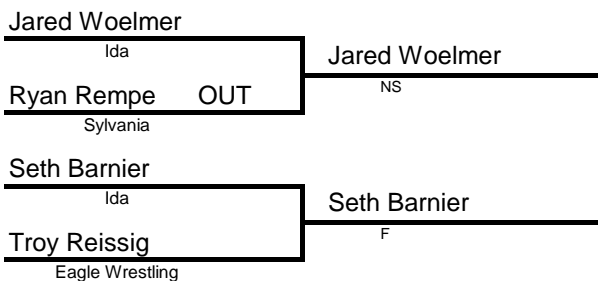

PLACEMENT

FIRST	Alex Vasquez Sylvania
SECOND	Drake Raymond Eagle Wrestling
THIRD	Kyle Swafford Eagle Wrestling
FOURTH	Joe Bomia OUT Eagle Wrestling

Mason Eagles

13-14

WEIGHT

D

ROUND 1

R
O
U
N
D

ROUND 2

R
O
B
I
N

ROUND 3

PLACEMENT

- FIRST Seth Barnier
Ida
- SECOND Troy Reissig
Eagle Wrestling
- THIRD Jared Woelmer
Ida
- FOURTH Ryan Rempe OUT
Sylvania

Mason Eagles

13-14

WEIGHT