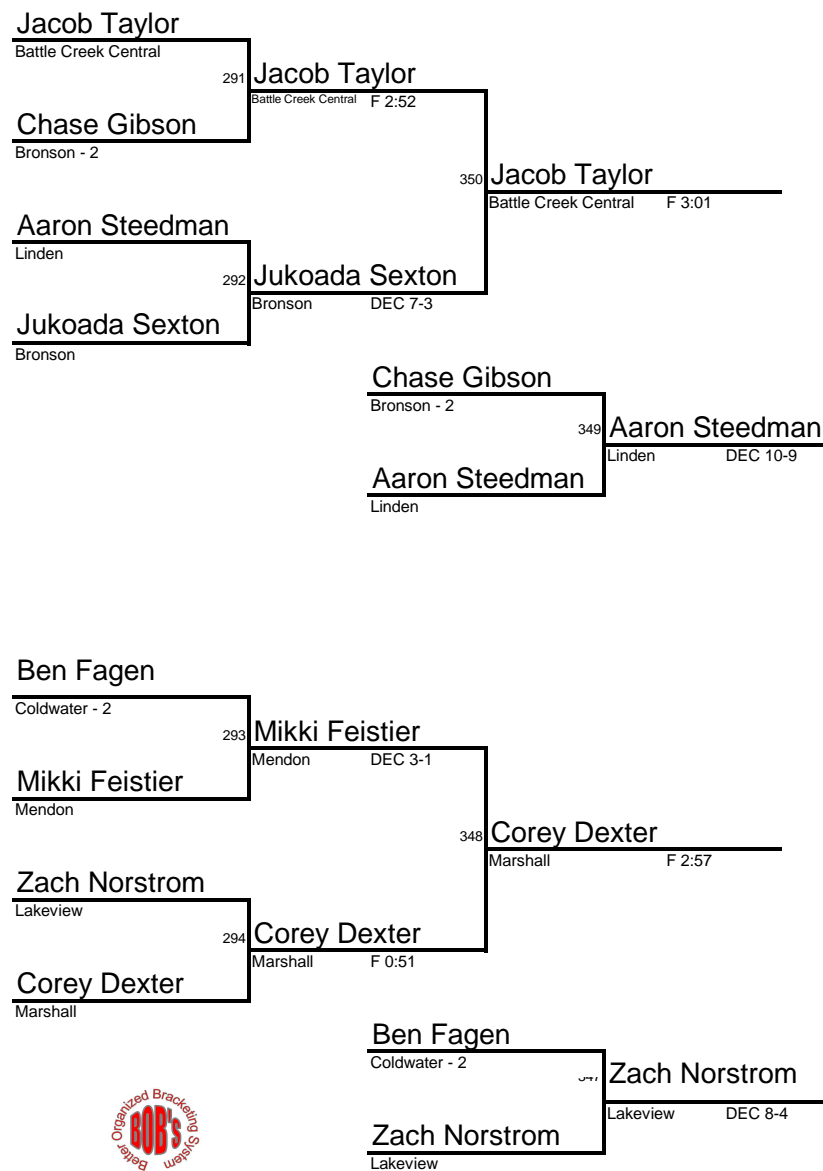

Bill Evans Memorial Invitational

WEIGHT **171**

POOL A			RD 1	W I N	L O S S	RD 2	W I N	L O S S	RD 3	W I N	L O S S
1	Jacob Taylor	BCC	2	F	:51	3	F	1:26	4	F	:31
2	An Nguyen	xLAK	1	L		4	L		3	L	
3	Ben Fagen	xCOL	4	MD	13-5	1	L		2	DEC	8-7
4	Brady Broderick	LB	3	L		2	F	5:00	1	L	
POOL B			RD 1	W I N	L O S S	RD 2	W I N	L O S S	RD 3	W I N	L O S S
			SCORE			SCORE			SCORE		
5	Mikki Feistier	MEN	6	VOID		7	VOID		8	L	
6	Void		5	L		8	L		7	VOID	
7	Void		8	L		5	L		6	L	
8	Chase Gibson	xBRO	7	VOID		6	VOID		5	DEC	6-4
POOL C			RD 1	W I N	L O S S	RD 2	W I N	L O S S	RD 3	W I N	L O S S
			SCORE			SCORE			SCORE		
9	Aaron Steedman	LIN	10	TF	16-0	11	VOID		12	F	:48
10	Storm Vanhyfte	PEN	9	L		12	L		11	VOID	
11	Void		12	L		9	L		10	L	
12	Zach Norstrom	LAK	11	VOID		10	F	3:32	9	L	
POOL D			RD 1	W I N	L O S S	RD 2	W I N	L O S S	RD 3	W I N	L O S S
			SCORE			SCORE			SCORE		
13	Corey Dexter	MAR	14	F	2:42	15	F	1:38	16	L	
14	Nathan Goodman	EL	13	L		16	L		15	F	1:11
15	Tobias Fuller	AAP	16	L		13	L		14	L	
16	Jukoada Sexton	BRO	15	F	:51	14	F	3:50	13	F	3:53