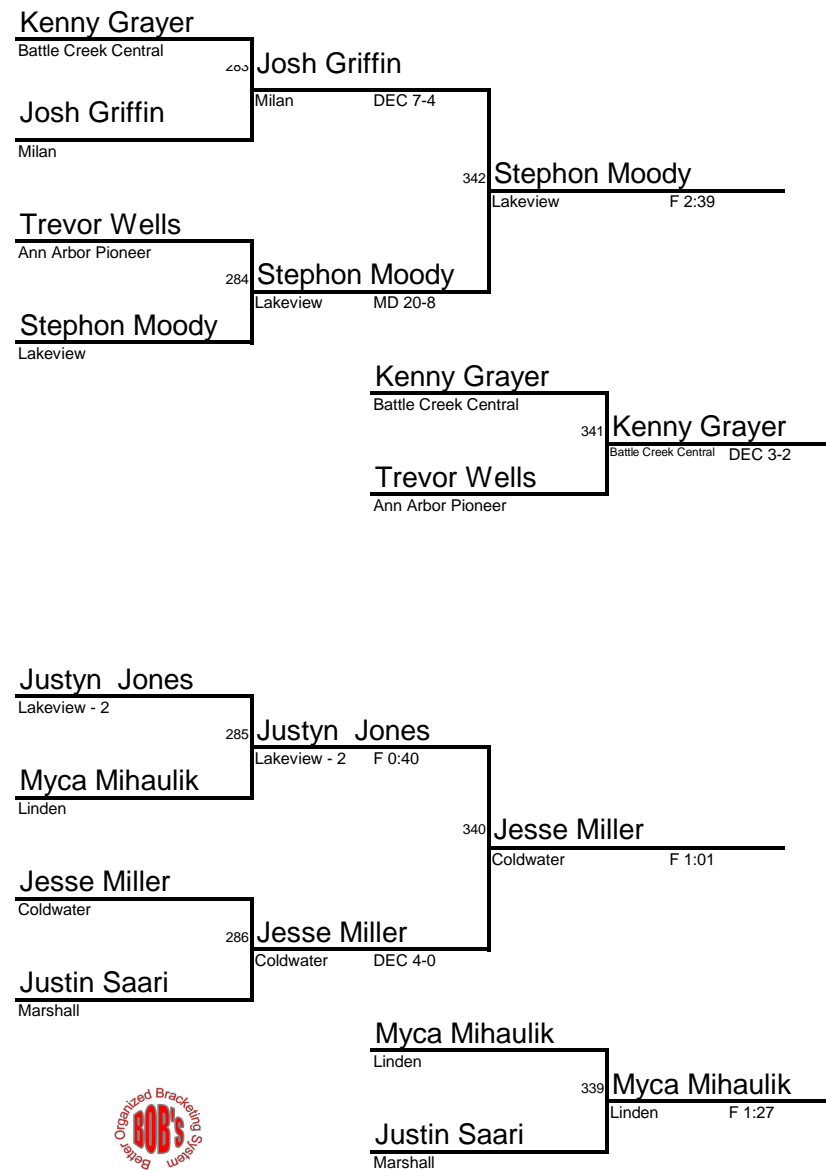

Bill Evans Memorial Invitational

WEIGHT **152**

POOL A			RD 1	W I N	L O S S	RD 2	W I N	L O S S	RD 3	W I N	L O S S
1	Kenny Grayer	BCC	2	F	:16	3	TF	16-0	4	TF	16-1
2	Ethan Supernaught	HC	1	L		4	L		3	F	:38
3	Wilby Inna	EL	4	L		1	L		2	L	
4	Justyn Jones	xLAK	3	F	1:27	2	F	1:46	1	L	
POOL B			RD 1	W I N	L O S S	RD 2	W I N	L O S S	RD 3	W I N	L O S S
			SCORE			SCORE			SCORE		
5	Josh Griffin	MIL	6	F	2:30	7	F	:50	8	F	:24
6	Ty Cool	MEN	5	L		8	L		7	L	
7	Myca Mihaulik	LIN	8	F	:46	5	L		6	F	2:39
8	Zach Johnson	LB	7	L		6	F	4:48	5	L	
POOL C			RD 1	W I N	L O S S	RD 2	W I N	L O S S	RD 3	W I N	L O S S
			SCORE			SCORE			SCORE		
9	Trevor Wells	AAP	10	F	3:31	11	TF	19-2	12	DEC	3-1
10	Jason Bassett	MV	9	L		12	L		11	L	
11	Isaac Vincent	PEN	12	L		9	L		10	MD	10-2
12	Jesse Miller	COL	11	TF	17-0	10	F	2:25	9	L	
POOL D			RD 1	W I N	L O S S	RD 2	W I N	L O S S	RD 3	W I N	L O S S
			SCORE			SCORE			SCORE		
13	Gavin Alger	BRO	14	L		15	F	1:22	16	L	
14	Justin Saari	MAR	13	F	5:53	16	L		15	F	1:16
15	Chad Bruce	UC	16	L		13	L		14	L	
16	Stephon Moody	LAK	15	F	:18	14	F	2:56	13	F	:37