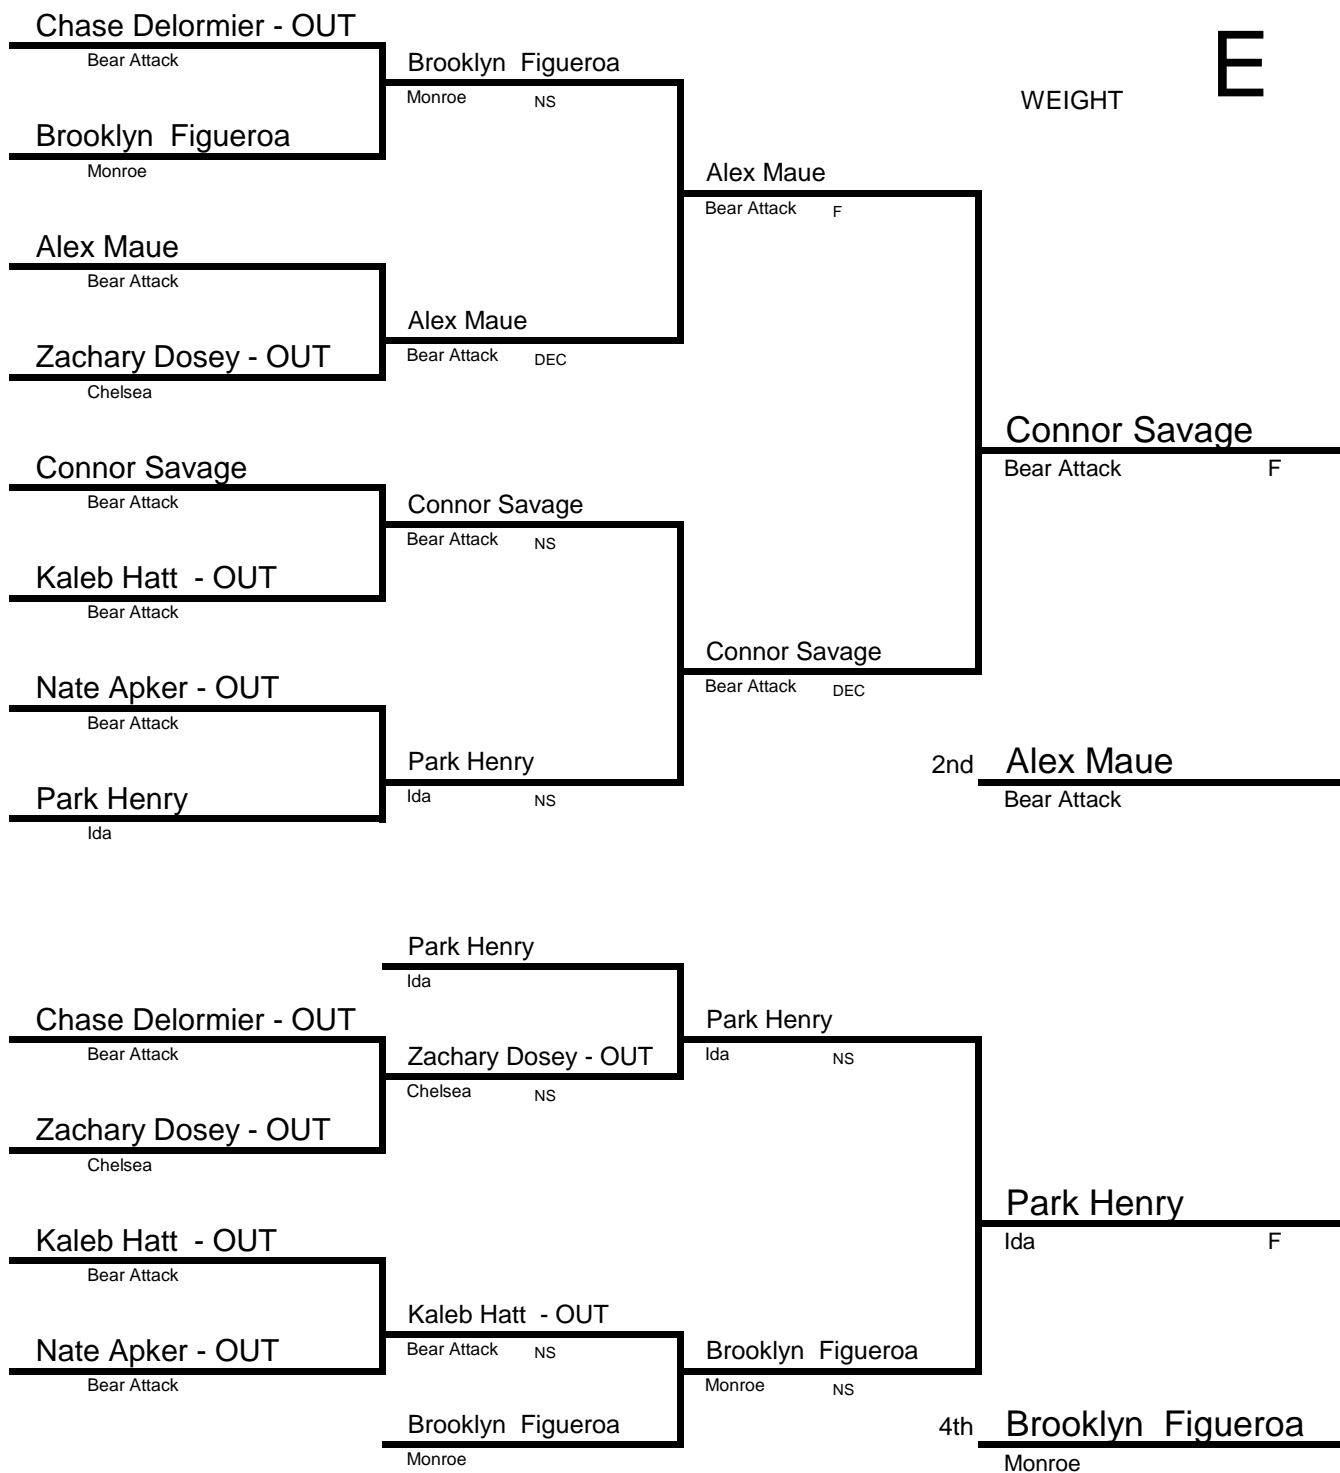

Bear Attack

13-14