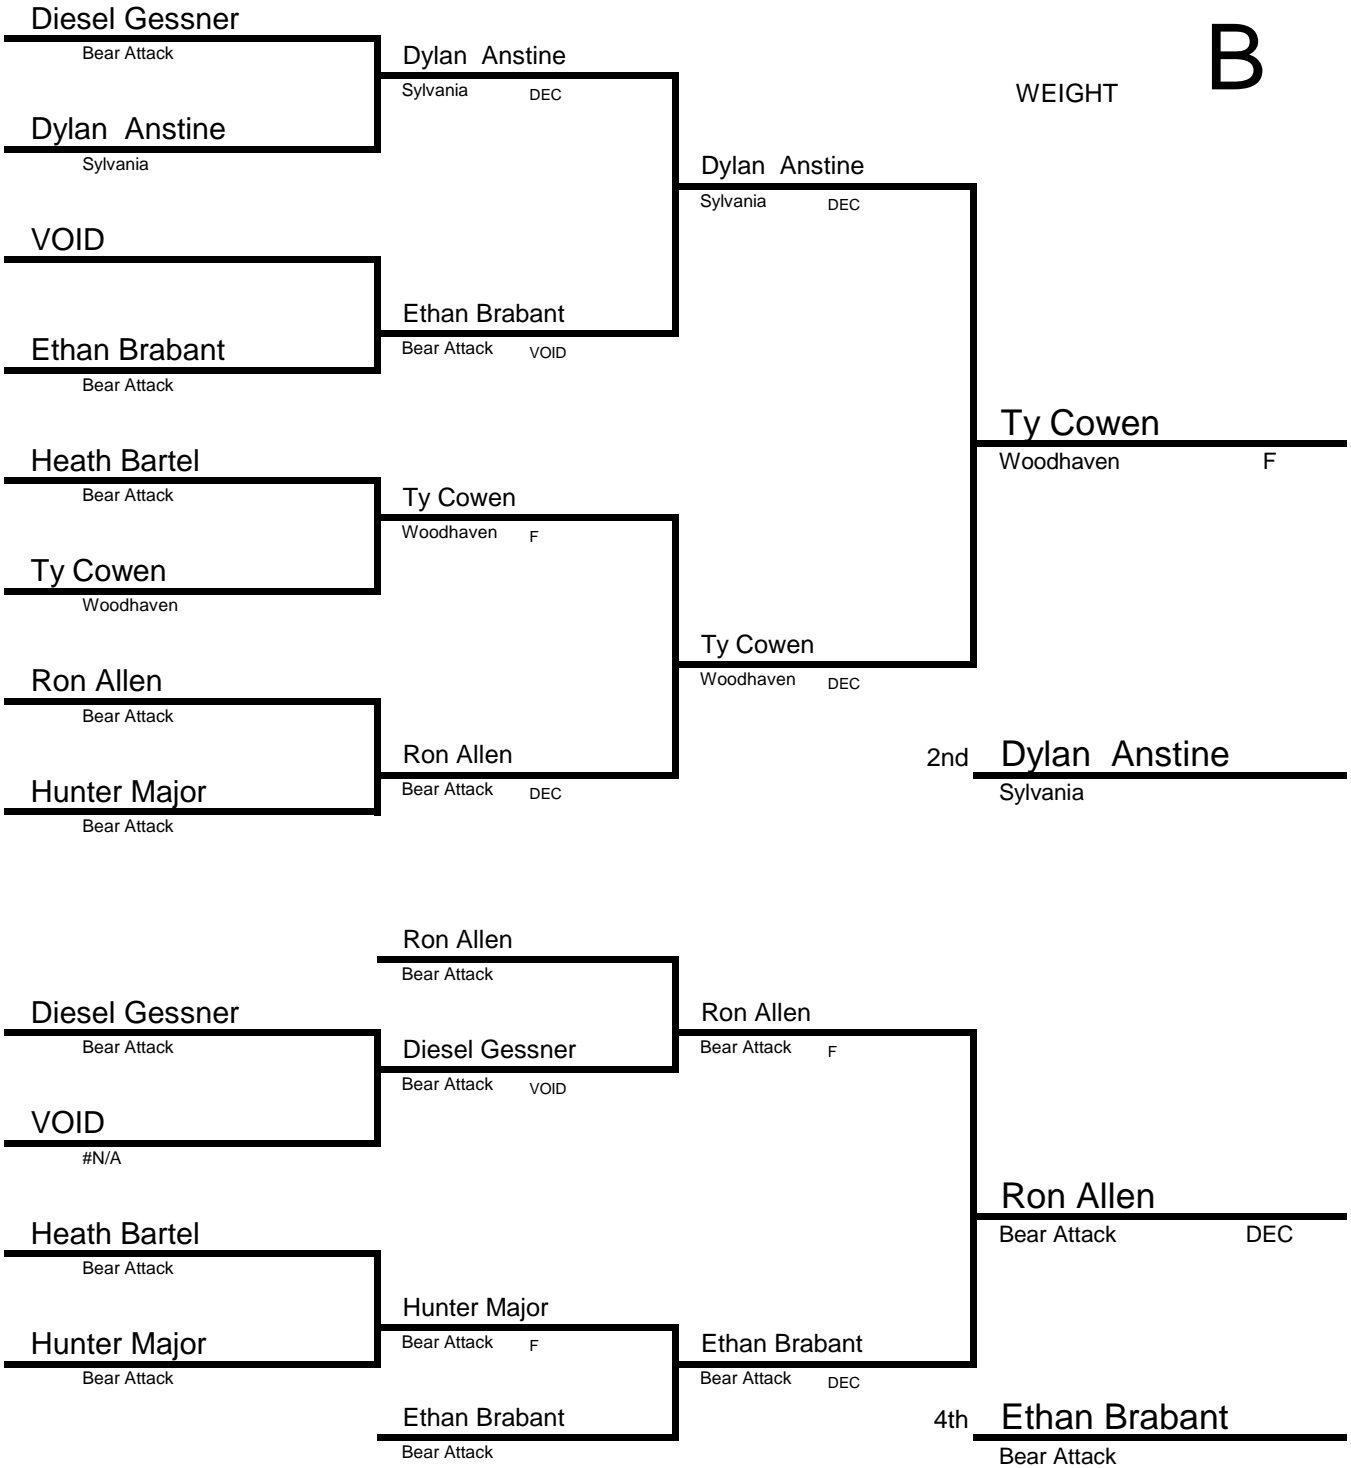

ROUND 3

PLACEMENT

- FIRST Cole McKinley
Sylvania
- SECOND Zander Poupard
Bear Attack
- THIRD Reese Wheeler
Bear Attack
- FOURTH Roman Crossman
Monroe

Bear Attack

13-14

B

WEIGHT

Bear Attack