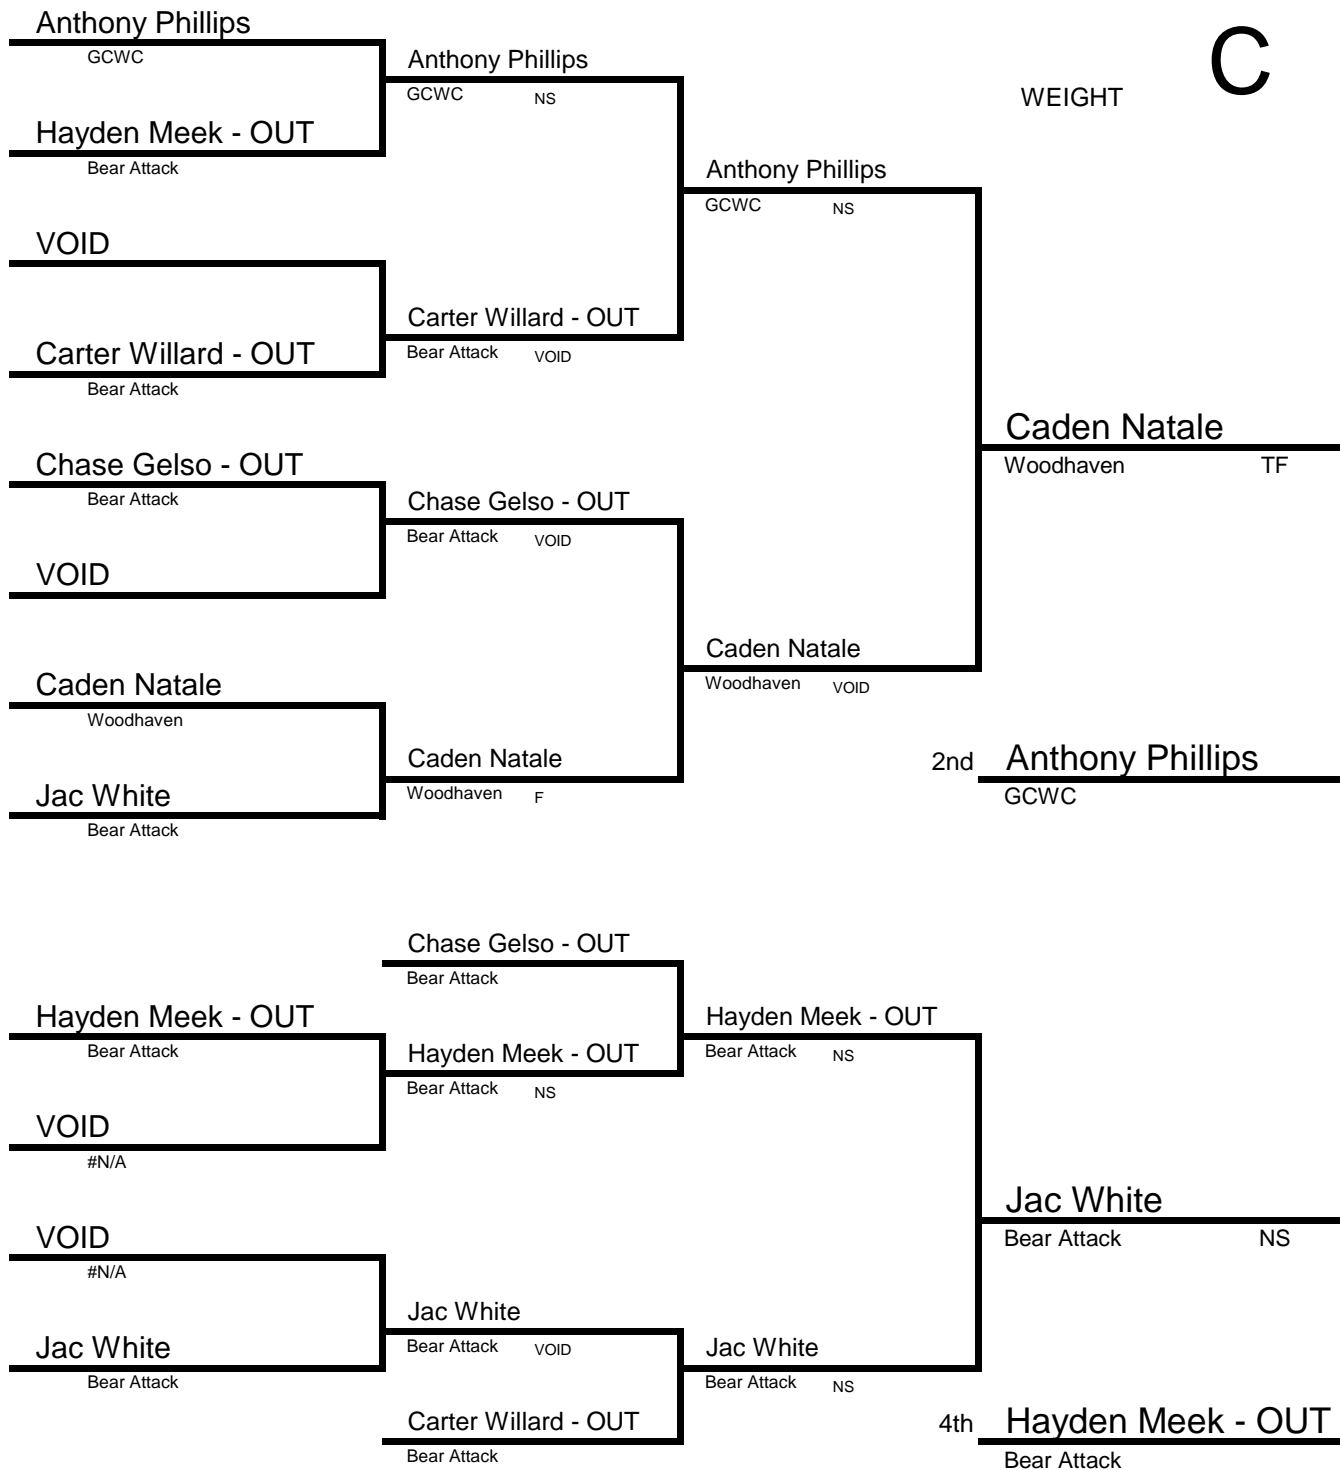

Bear Attack

13-14

C

WEIGHT