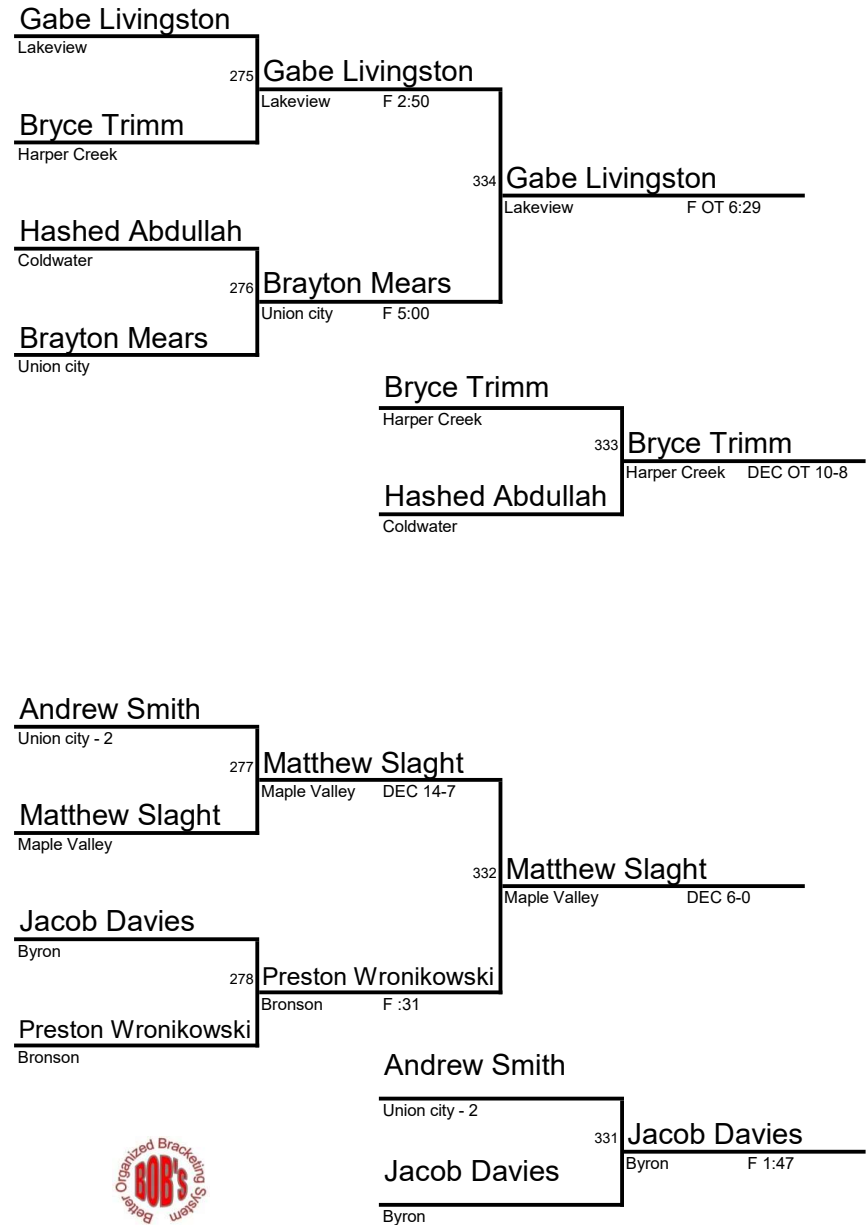

Bill Evans Memorial Invitational

WEIGHT **103**

POOL A			RD 1	W I N	L O S S	RD 2	W I N	L O S S	RD 3	W I N	L O S S
1	Gabe Livingston	LAK	2	VOID		3	F	1:24	4	F	2:46
2	Void		1	L		4	L		3	L	
3	Eddie Lemus	BCC	4	L		1	L		2	VOID	
4	Andrew Smith	xUC	3	F	3:05	2	VOID		1	L	
POOL B			RD 1	W I N	L O S S	RD 2	W I N	L O S S	RD 3	W I N	L O S S
			SCORE			SCORE			SCORE		
5	Matthew Slaght	MV	6	F	1:59	7	VOID		8	L	
6	Nate Dygert	ION	5	L		8	L		7	VOID	
7	Void		8	L		5	L		6	L	
8	Bryce Trimm	HC	7	VOID		6	F	:18	5	F	:55
POOL C			RD 1	W I N	L O S S	RD 2	W I N	L O S S	RD 3	W I N	L O S S
			SCORE			SCORE			SCORE		
9	Jacob Davies	BC	10	F	1:28	11	F	:35	12	L	
10	Joe Hall	CLB	9	L		12	L		11	F	1:50
11	Megan Hinton	PEN	12	L		9	L		10	L	
12	Hashed Abdullah	COL	11	F	:42	10	F	1:11	9	DEC	8-1
POOL D			RD 1	W I N	L O S S	RD 2	W I N	L O S S	RD 3	W I N	L O S S
			SCORE			SCORE			SCORE		
13	Preston Wronikowski	BRO	14	F	1:07	15	VOID		16	L	
14	Cohen Raymond	xMV	13	L		16	L		15	VOID	
15	Void		16	L		13	L		14	L	
16	Brayton Mears	UC	15	VOID		14	F	:51	13	TF	18-2