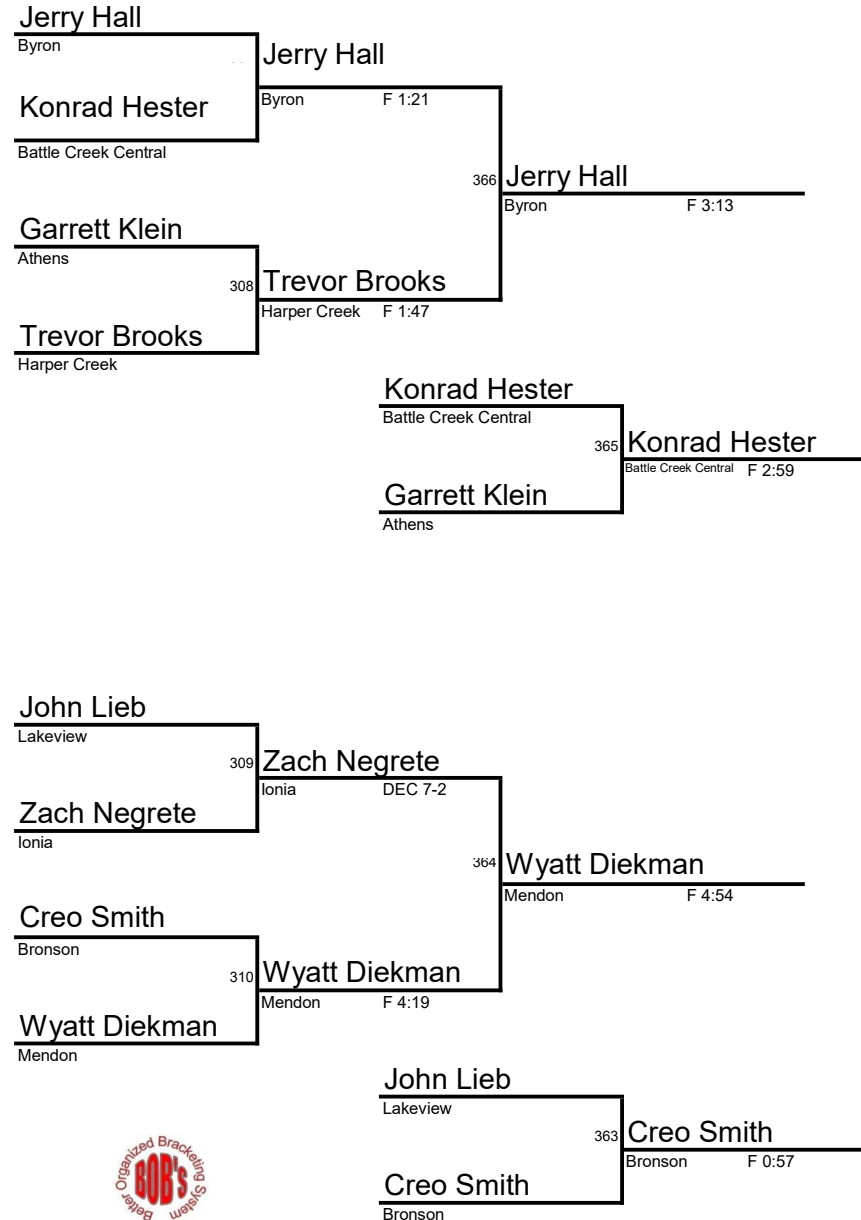

Bill Evans Memorial Invitational

WEIGHT **152**

POOL A			RD 1	W I N	L O S S	RD 2	W I N	L O S S	RD 3	W I N	L O S S
1	Jerry Hall	BC	2	F	:31	3	F	:46	4	F	1:21
2	John Wheeler	xEL	1	L		4	F	1:49	3	L	
3	John Lieb	LAK	4	F	1:38	1	L		2	F	3:25
4	Fabian Cox	EL	3	L		2	L		1	L	
POOL B			RD 1	W I N	L O S S	RD 2	W I N	L O S S	RD 3	W I N	L O S S
			SCORE			SCORE			SCORE		
5	Konrad Hester	BCC	6	F	:28	7	F	:45	8	DEC	15-8
6	Devon Mainstone	xPEN	5	L		8	L		7	L	
7	Caleb Litwiller	COL	8	L		5	L		6	F	2:14
8	Zach Negrete	ION	7	F	2:33	6	F	5:15	5	L	
POOL C			RD 1	W I N	L O S S	RD 2	W I N	L O S S	RD 3	W I N	L O S S
			SCORE			SCORE			SCORE		
9	Creo Smith	BRO	10	VOID		11	F	:37	12	L	
10	Void		9	L		12	L		11	L	
11	Jake Meintz	PEN	12	L		9	L		10	VOID	
12	Garrett Klein	ATH	11	F	:54	10	VOID		9	MD	10-0
POOL D			RD 1	W I N	L O S S	RD 2	W I N	L O S S	RD 3	W I N	L O S S
			SCORE			SCORE			SCORE		
13	Trevor Brooks	HC	14	F	:59	15	F	:18	16	F	4:49
14	Jayc Dawson	CLB	13	L		16	L		15	F	3:45
15	Fred Steward	MAR	16	L		13	L		14	L	
16	Wyatt Diekman	MEN	15	F	2:19	14	F	1:28	13	L