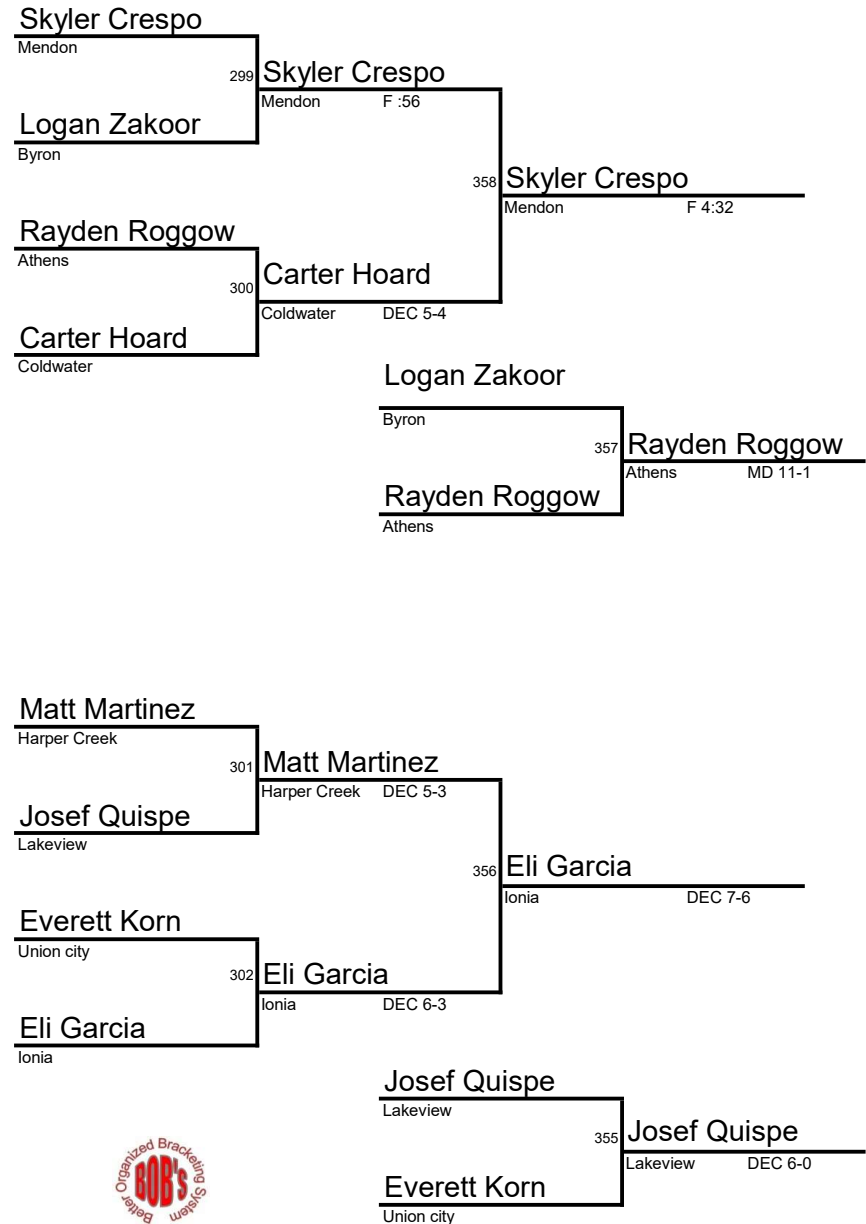

Bill Evans Memorial Invitational

WEIGHT **140**

POOL A			RD 1	W I N	L O S S	RD 2	W I N	L O S S	RD 3	W I N	L O S S
1	Skyler Crespo	MEN	2	F	:17	3	F	1:41	4	F	4:45
2	Mehdi Alzuhairi	EL	1	L		4	L		3	L	
3	Matt Martinez	HC	4	DEC	7-2	1	L		2	F	1:02
4	Wink McDonald	MAR	3	L		2	F	:59	1	L	
POOL B			RD 1	W I N	L O S S	RD 2	W I N	L O S S	RD 3	W I N	L O S S
			SCORE			SCORE			SCORE		
5	Josef Quispe	LAK	6	F	:30	7	F	1:15	8	L	
6	Josiah Hawkins	MV	5	L		8	L		7	L	
7	Eian Dudek	BCC	8	L		5	L		6	F	2:25
8	Logan Zakoor	BC	7	F	2:31	6	F	3:04	5	DEC	OT8-6
POOL C			RD 1	W I N	L O S S	RD 2	W I N	L O S S	RD 3	W I N	L O S S
			SCORE			SCORE			SCORE		
9	Rayden Roggow	ATH	10	F	:22	11	F	1:25	12	DEC	7-1
10	Renya Kushida	AAP	9	L		12	L		11	L	
11	Jared Shotzman	BRO	12	L		9	L		10	F	1:23
12	Everett Korn	UC	11	F	:50	10	F	:35	9	L	
POOL D			RD 1	W I N	L O S S	RD 2	W I N	L O S S	RD 3	W I N	L O S S
			SCORE			SCORE			SCORE		
13	Eli Garcia	ION	14	TF	19-2	15	F	1:59	16	L	
14	Thomas Sturdevant	CLB	13	L		16	L		15	F	:58
15	Alex Rios	xMEN	16	L		13	L		14	L	
16	Carter Hoard	COL	15	F	3:19	14	F	1:54	13	DEC	9-2