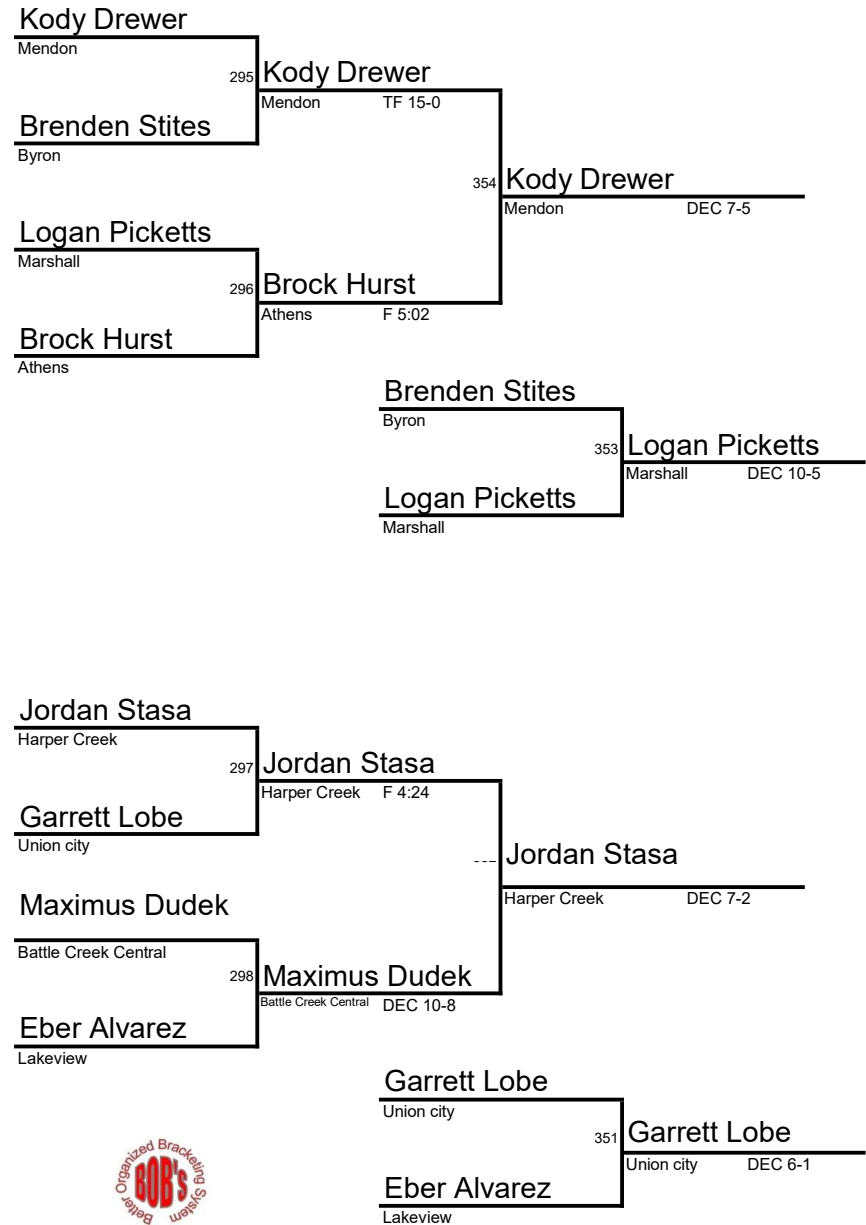

Bill Evans Memorial Invitational

WEIGHT **135**

POOL A			RD 1	W I N	L O S S	RD 2	W I N	L O S S	RD 3	W I N	L O S S
1	Kody Drewer	MEN	2	TF	17-0	3	TF	16-0	4	MD	12-0
2	Jesus Vasquez	EL	1	L		4	L		3	L	
3	Antonio Ramos	PEN	4	L		1	L		2	F	3:38
4	Jordan Stasa	HC	3	F	3:51	2	F	2:47	1	L	
POOL B			RD 1	W I N	L O S S	RD 2	W I N	L O S S	RD 3	W I N	L O S S
			SCORE			SCORE			SCORE		
5	Garrett Lobe	UC	6	MD	20-8	7	F	3:06	8	L	
6	Blaine Shedd	wTEK	5	L		8	L		7	L	
7	Arician Smith	BRO	8	L		5	L		6	F	5:51
8	Brenden Stites	BC	7	DEC	9-7	6	TF	15-0	5	DEC	16-12
POOL C			RD 1	W I N	L O S S	RD 2	W I N	L O S S	RD 3	W I N	L O S S
			SCORE			SCORE			SCORE		
9	Logan Picketts	MAR	10	TF	16-0	11	F	1:17	12	MD	14-0
10	Chris Curtis	xPEN	9	L		12	L		11	L	
11	Jacob Williams	AAP	12	L		9	L		10	DEC	10-4
12	Maximus Dudek	BCC	11	DEC	11-7	10	F	1:15	9	L	
POOL D			RD 1	W I N	L O S S	RD 2	W I N	L O S S	RD 3	W I N	L O S S
			SCORE			SCORE			SCORE		
13	Eber Alvarez	LAK	14	F	1:43	15	F	5:13	16	L	
14	Canyon Butterfield	xBC	13	L		16	L		15	L	
15	Zaccari Frailey	xBCC	16	L		13	L		14	F	1:55
16	Brock Hurst	ATH	15	F	1:25	14	F	:19	13	TF	16-1