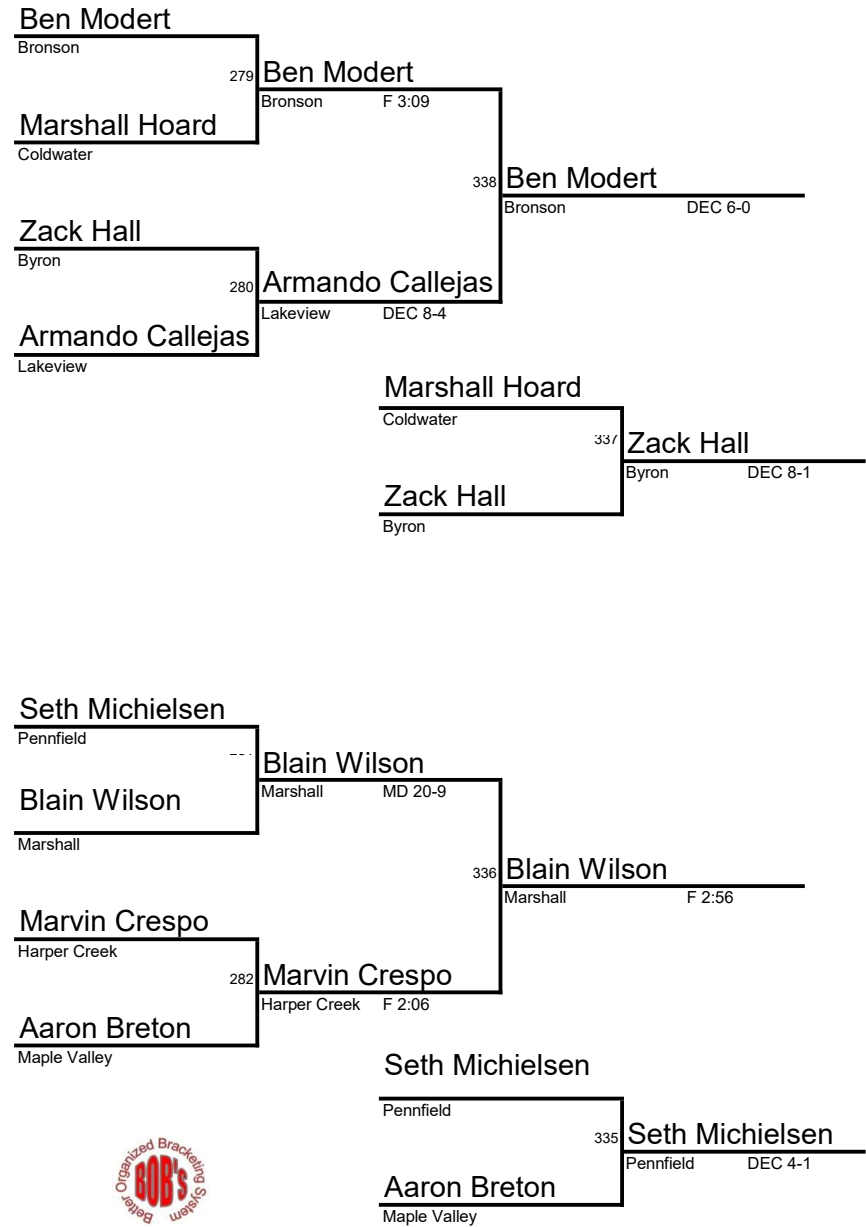

Bill Evans Memorial Invitational

WEIGHT **112**

POOL A			RD 1	W I N	L O S S	RD 2	W I N	L O S S	RD 3	W I N	L O S S
1	Ben Modert	BRO	2	F	1:11	3	VOID	4	TF	16-0	
2	Hubert Ash	xBC	1	L		4	L	3	VOID		
3	VOID		4	L		1	L	2	L		
4	Seth Michielsen	PEN	3	VOID		2	F	3:17	1	L	
POOL B			RD 1	W I N	L O S S	RD 2	W I N	L O S S	RD 3	W I N	L O S S
			SCORE			SCORE			SCORE		
5	Marshall Hoard	COL	6	TF	16-0	7	F	1:40	8	DEC	11-5
6	Jordan Thornton	xMV	5	L		8	L		7	F	2:25
7	Brianna Ferrall	xPEN	8	L		5	L		6	L	
8	Blain Wilson	MAR	7	F	:48	6	F	:15	5	L	
POOL C			RD 1	W I N	L O S S	RD 2	W I N	L O S S	RD 3	W I N	L O S S
			SCORE			SCORE			SCORE		
9	Zack Hall	BC	10	F	:42	11	F	1:09	12	TF	21-6
10	Azaria Swank	xPEN	9	L		12	L		11	L	
11	Blake Platter	xBRO	12	L		9	L		10	F	4:09
12	Marvin Crespo	HC	11	F	1:54	10	F	:15	9	L	
POOL D			RD 1	W I N	L O S S	RD 2	W I N	L O S S	RD 3	W I N	L O S S
			SCORE			SCORE			SCORE		
13	Aaron Breton	MV	14	DEC	9-8	15	VOID		16	L	
14	Robbie Bethel	CLB	13	L		16	L		15	VOID	
15	Void		16	L		13	L		14	L	
16	Armando Callejas	LAK	15	VOID		14	TF	17-2	13	F	2:46